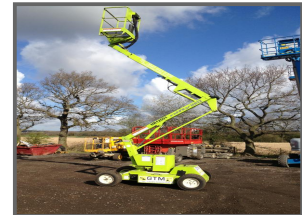

## Niftylift HR12N Working Height 12.20m (40ft) Working Outreach 6.10m (20ft)

### £POA

Niftylift HR12 - Designed to give maximum reach performance from the lightest, most compact base possible. A telescopic upper boom gives improved accuracy when positioning the platform and superb maneuverability makes it an ideal tool for a wide range of applications. The HR12's Bi-Energy option allows it to work for extended periods inside and outside, making it the perfect all rounder. The Height Rider 12 Narrow (HR12N) self propelled boom lift is one of the most versatile and reliable machines in its class. Weight Under 3.1 Tonnes. Low cost transportation.

Product Details	
<b>Category/Type</b>	<b>Electric &amp; Bi-Energy Booms</b>
<b>Make</b>	<b>Niftylift HR12N</b>
<b>Model</b>	<b>Working Height 12.20m (40ft) Working Outreach 6.10m (20ft)</b>
<b>Year</b>	-
<b>Hours/Mileage</b>	<b>Weekly rate POA</b>