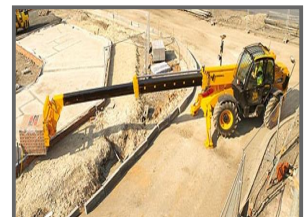

JCB Telehandler 12m Hire JCB 535 125 Hi-Viz

£POA

The 535-125 Hi-Viz has a 3.5 tonne capacity, 12.3m lift height and a forward reach of 8.0m.

- Turbo engine
- Chassis levelling / sway
- Stabiliser legs
- Side shift / fork positioning carriages (optional)