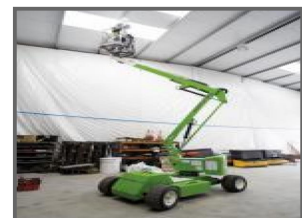

Niftylift HR12N Working Height 12.20m (40ft) Working Outreach 6.10m (20ft)

Weekly Hire: £POA

Niftylift HR12 - Designed to give maximum reach performance from the lightest, most compact base possible. A telescopic upper boom gives improved accuracy when positioning the platform and superb maneuverability makes it an ideal tool for a wide range of applications. The HR12's Bi-Energy option allows it to work for extended periods inside and outside, making it the perfect all rounder. The Height Rider 12 Narrow (HR12N) self propelled boom lift is one of the most versatile and reliable machines in its class. Weight Under 3.1 Tonnes. Low cost transportation.

Product Details	
Category/Type	Electric & Bi-Energy Booms
Make	Niftylift HR12N
Model	Working Height 12.20m (40ft) Working Outreach 6.10m (20ft)
Year	-
Hours/Mileage	Weekly rate POA

Hall Cottage, Higher Lane, Dutton, Warrington, WA4 4JP