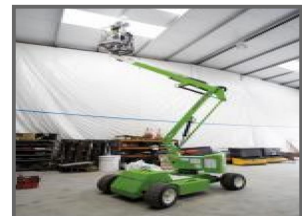

Niftylift HR12N Working Height 12.20m (40ft) Working Outreach 6.10m (20ft)

Weekly Hire: £POA

Niftylift HR12 - Designed to give maximum reach performance from the lightest, most compact base possible. A telescopic upper boom gives improved accuracy when positioning the platform and superb maneuverability makes it an ideal tool for a wide range of applications. The HR12's Bi-Energy option allows it to work for extended periods inside and outside, making it the perfect all rounder. The Height Rider 12 Narrow (HR12N) self propelled boom lift is one of the most versatile and reliable machines in its class. Weight Under 3.1 Tonnes. Low cost transportation.

Product Details	
Category/Type	Electric & Bi-Energy Booms
Make	Niftylift HR12N
Model	Working Height 12.20m (40ft) Working Outreach 6.10m (20ft)
Year	-
Hours/Mileage	Weekly rate POA