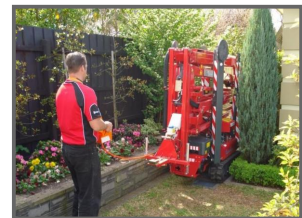

Hinowa Goldlift Spider Access Lightlift 19.65

Weekly Hire: £POA

The world leader in tracked spider boom platforms, Hinowa offer a compact and versatile spider access platform packed with technology and innovative features to provide class-leading performance. With working height of 19m with options including petrol engines and 220v mains power. The spider access are perfect for internal and external property maintenance applications.