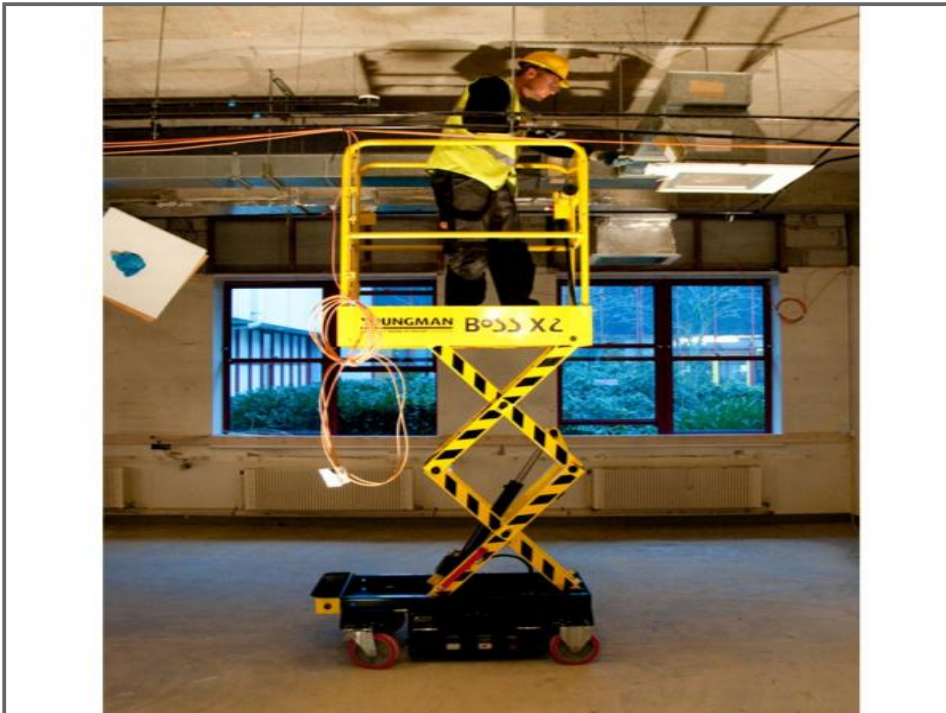

Boss X2 Electric Working Height 4.01m (13'2")

Weekly Hire: £POA

Boss X2 are small and robust scissor lifts. Built to withstand the demands of everyday use on site whilst offering enhanced safety features...

Product Details	
Category/Type	Electric Scissor Lifts
Make	Boss X2 Electric
Model	Working Height 4.01m (13'2")
Year	2010
Hours/Mileage	Weekly rate POA