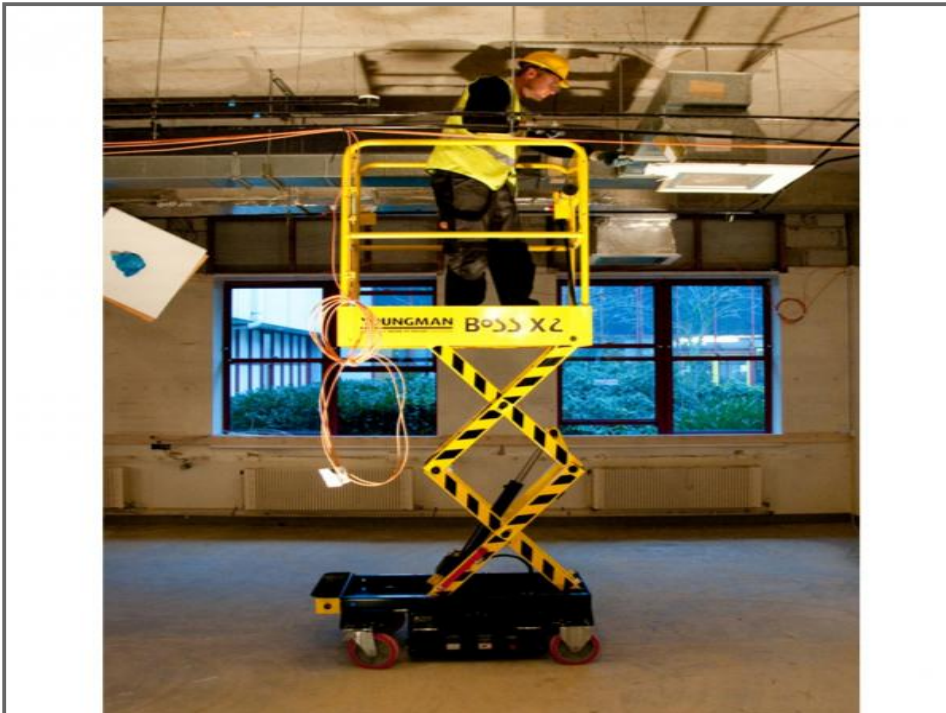

## Boss X2 Electric Working Height 4.01m (13'2")

### Weekly Hire: £POA

Boss X2 are small and robust scissor lifts. Built to withstand the demands of everyday use on site whilst offering enhanced safety features...

Product Details	
<b>Category/Type</b>	<b>Electric Scissor Lifts</b>
<b>Make</b>	<b>Boss X2 Electric</b>
<b>Model</b>	<b>Working Height 4.01m (13'2")</b>
<b>Year</b>	<b>2010</b>
<b>Hours/Mileage</b>	<b>Weekly rate POA</b>