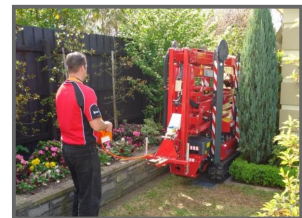

Hinowa Goldlift Spider Access Lightlift 19.65

£POA

The world leader in tracked spider boom platforms, Hinowa offer a compact and versatile spider access platform packed with technology and innovative features to provide class-leading performance. With working height of 19m with options including petrol engines and 220v mains power. The spider access are perfect for internal and external property maintenance applications.