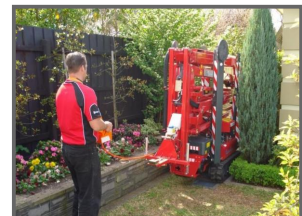

Hinowa Goldlift Spider Access Lightlift 19.65

£POA

The world leader in tracked spider boom platforms, Hinowa offer a compact and versatile spider access platform packed with technology and innovative features to provide class-leading performance. With working height of 19m with options including petrol engines and 220v mains power. The spider access are perfect for internal and external property maintenance applications.