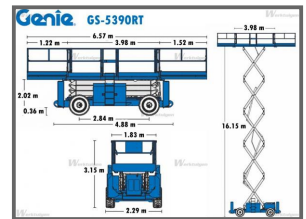

## Genie 5390 RT 4x4 Diesel Working Height 18.15m (59.00ft)

**£POA**

Call for Hire Prices. Call the GTM hire desk on: 0845 643 5708 for more details.

Product Details	
<b>Category/Type</b>	<b>Diesel Scissor Lifts</b>
<b>Make</b>	<b>Genie 5390 RT 4x4 Diesel</b>
<b>Model</b>	<b>Working Height 18.15m (59.00ft)</b>
<b>Year</b>	-
<b>Hours/Mileage</b>	<b>Weekly rate POA</b>