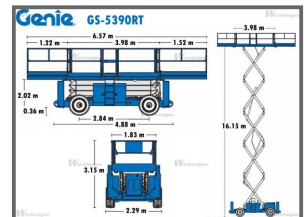

Genie 5390 RT 4x4 Diesel Working Height 18.15m (59.00ft)

£POA

Call for Hire Prices. Call the GTM hire desk on: 0845 643 5708 for more details.

Product Details	
Category/Type	Diesel Scissor Lifts
Make	Genie 5390 RT 4x4 Diesel
Model	Working Height 18.15m (59.00ft)
Year	-
Hours/Mileage	Weekly rate POA