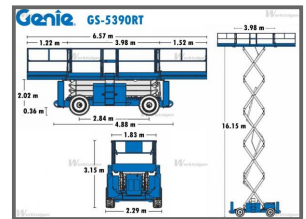

## Genie 5390 RT 4x4 Diesel Working Height 18.15m (59.00ft)

**£POA**

Call for Hire Prices. Call the GTM hire desk on: 0845 643 5708 for more details.

| Product Details      |  |
|----------------------|--|
| <b>Category/Type</b> | <b>Diesel Scissor Lifts</b>            |
| <b>Make</b>          | <b>Genie 5390 RT 4x4 Diesel</b>        |
| <b>Model</b>         | <b>Working Height 18.15m (59.00ft)</b> |
| <b>Year</b>          | -                                      |
| <b>Hours/Mileage</b> | <b>Weekly rate POA</b>                 |