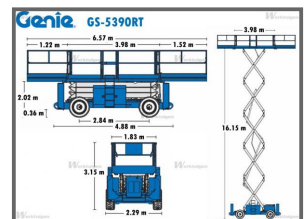

Genie 5390 RT 4x4 Diesel Working Height 18.15m (59.00ft)

£POA

Call for Hire Prices. Call the GTM hire desk on: 0845 643 5708 for more details.

Product Details	
Category/Type	Diesel Scissor Lifts
Make	Genie 5390 RT 4x4 Diesel
Model	Working Height 18.15m (59.00ft)
Year	-
Hours/Mileage	Weekly rate POA