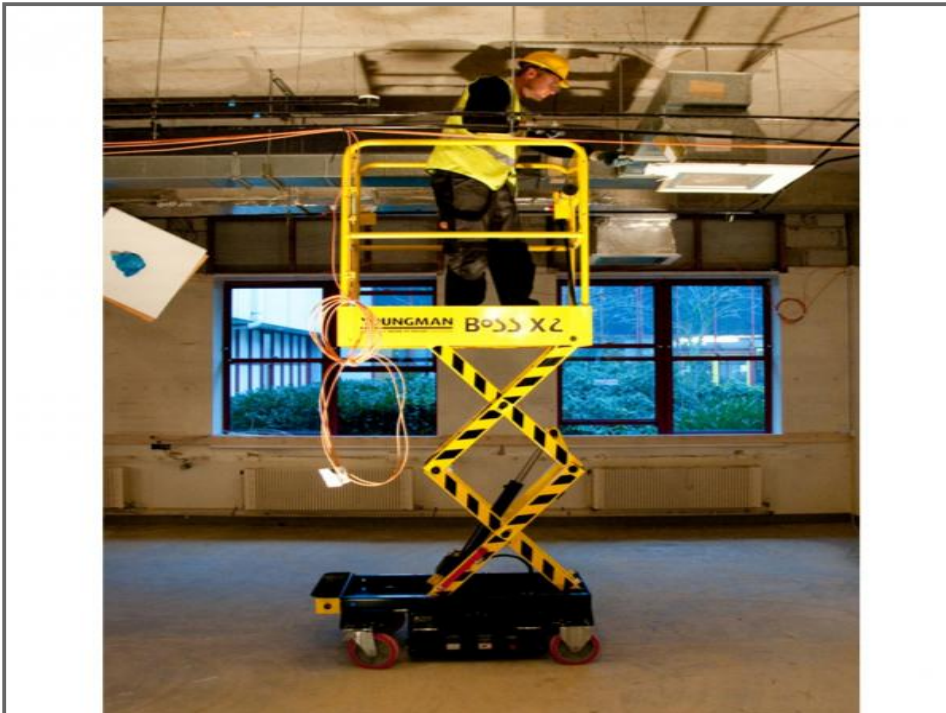

Boss X2 Electric Working Height 4.01m (13'2")

£POA

Boss X2 are small and robust scissor lifts. Built to withstand the demands of everyday use on site whilst offering enhanced safety features...

Product Details	
Category/Type	Electric Scissor Lifts
Make	Boss X2 Electric
Model	Working Height 4.01m (13'2")
Year	2010
Hours/Mileage	Weekly rate POA