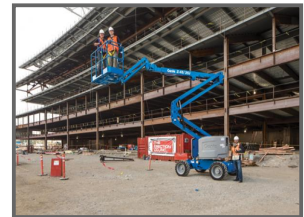

## AB45 Genie Z45/25 4x4 Diesel

### £POA

Genie GZ45/25J, Self-leveling platform, Fully proportional controls, Drive enable, AC power to platform, Horn, Hour meter, Tilt alarm, 355° non-continuous turntable rotation. Supplied fully serviced, tested, inspected and with a new 6 monthly LOLER certificate.

Product Details	
<b>Category/Type</b>	<b>Articulated Booms</b>
<b>Make</b>	<b>AB45</b>
<b>Model</b>	<b>Genie Z45/25 4x4 Diesel</b>
<b>Year</b>	<b>Working Height 16 Metres (52.80)</b>
<b>Hours/Mileage</b>	<b>Weekly rate POA</b>