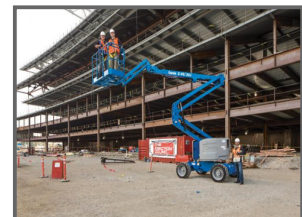

## AB45 Genie Z45/25 4x4 Diesel

### £POA

Genie GZ45/25J, Self-leveling platform, Fully proportional controls, Drive enable, AC power to platform, Horn, Hour meter, Tilt alarm, 355° non-continuous turntable rotation. Supplied fully serviced, tested, inspected and with a new 6 monthly LOLER certificate.

Product Details	
<b>Category/Type</b>	<b>Articulated Booms</b>
<b>Make</b>	<b>AB45</b>
<b>Model</b>	<b>Genie Z45/25 4x4 Diesel</b>
<b>Year</b>	<b>Working Height 16 Metres (52.80</b>
<b>Hours/Mileage</b>	<b>Weekly rate POA</b>