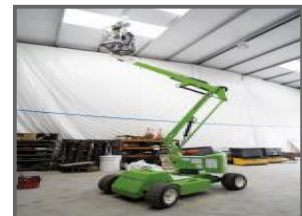

## Niftylift HR12N Working Height 12.20m (40ft) Working Outreach 6.10m (20ft)

### £POA

Niftylift HR12 - Designed to give maximum reach performance from the lightest, most compact base possible. A telescopic upper boom gives improved accuracy when positioning the platform and superb maneuverability makes it an ideal tool for a wide range of applications. The HR12's Bi-Energy option allows it to work for extended periods inside and outside, making it the perfect all rounder. The Height Rider 12 Narrow (HR12N) self propelled boom lift is one of the most versatile and reliable machines in its class. Weight Under 3.1 Tonnes. Low cost transportation.