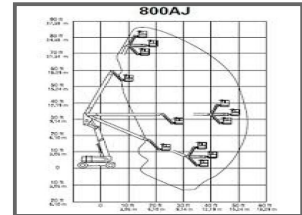

JLG 800AJ

£POA

The JLG 800AJ Cherry Picker has 4WD capability and is capable of reaching a working height of 26.28m.

With an extra knuckle in the arm to give additional flexibility and an articulating jib, the JLG 800AJ Cherry Picker has excellent versatility when moving around obstacles when working at height.

The JLG 800AJ Cherry Picker has 4WD capability, rough terrain tyres and good ground clearance.

Product Details	
Category/Type	Articulated Booms
Make	JLG
Model	800AJ
Year	-
Hours/Mileage	Weekly rate POA