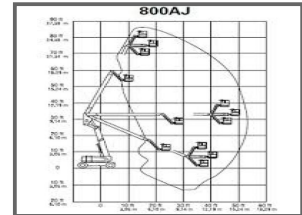

### £POA

The JLG 800AJ Cherry Picker has 4WD capability and is capable of reaching a working height of 26.28m.

With an extra knuckle in the arm to give additional flexibility and an articulating jib, the JLG 800AJ Cherry Picker has excellent versatility when moving around obstacles when working at height.