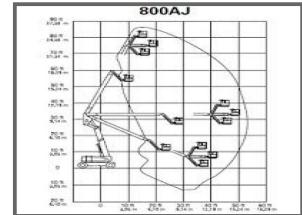

JLG 800AJ

£POA

The JLG 800AJ Cherry Picker has 4WD capability and is capable of reaching a working height of 26.28m.

With an extra knuckle in the arm to give additional flexibility and an articulating jib, the JLG 800AJ Cherry Picker has excellent versatility when moving around obstacles when working at height.