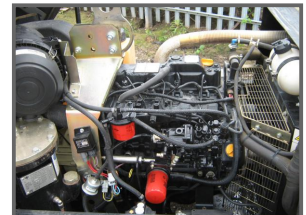

Ingersoll Rand 7/41 Diesel Compressor 140cfm, 7bar, Road tow

£3,750.00

Ingersoll Rand Type F7/41 Flexible and portable 140CFM 7bar diesel powered compressor Ideal for stand backup operations or mobile applications.

It has 1706 low run hours.

Wiegth 900kg

Self contained diesel engine with turn key start 35kw shaft power.

Product Details

Product Details	
Category/Type	General Plant
Make	Ingersoll Rand 7/41 Diesel Compressor
Model	140cfm, 7bar, Road tow.
Year	2007
Hours/Mileage	Hire for £85/wk