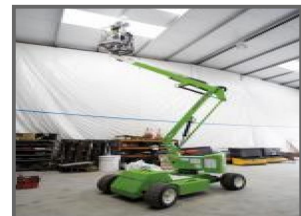

Niftylift HR12N Working Height 12.20m (40ft) Working Outreach 6.10m (20ft)

Weekly Hire: £275.00

Niftylift HR12 - Designed to give maximum reach performance from the lightest, most compact base possible. A telescopic upper boom gives improved accuracy when positioning the platform and superb maneuverability makes it an ideal tool for a wide range of applications. The HR12's Bi-Energy option allows it to work for extended periods inside and outside, making it the perfect all rounder. The Height Rider 12 Narrow (HR12N) self propelled boom lift is one of the most versatile and reliable machines in its class. Weight Under 3.1 Tonnes. Low cost transportation.

Product Details

Category/Type	Bi-Energy Booms
Make	Niftylift HR12N
Model	Working Height 12.20m (40ft) Working Outreach 6.10m (20ft)
Year	-
Hours/Mileage	Hire for £250/wk

Hall Cottage, Higher Lane, Dutton, Warrington, WA4 4JP