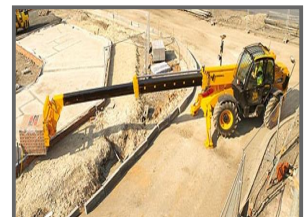

JCB Telehandler 12m Hire JCB 535 125 Hi-Viz

Weekly Hire: £POA

The 535-125 Hi-Viz has a 3.5 tonne capacity, 12.3m lift height and a forward reach of 8.0m.

- Turbo engine
- Chassis levelling / sway
- Stabiliser legs
- Side shift / fork positioning carriages (optional)