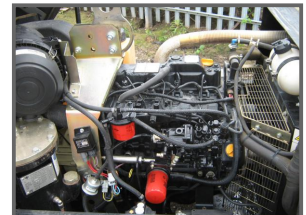

Ingersoll Rand 7/41 Diesel Compressor 140cfm, 7bar, Road tow

Weekly Hire: £85.00

Ingersoll Rand Type F7/41 Flexible and portable 140CFM 7bar diesel powered compressor Ideal for stand backup operations or mobile applications.

It has 1706 low run hours.

Weight 900kg

Self contained diesel engine with turn key start 35kw shaft power.

Product Details

Product Details	
Category/Type	Telehandlers & General Plant
Make	Ingersoll Rand 7/41 Diesel Compressor
Model	140cfm, 7bar, Road tow.
Year	2007
Hours/Mileage	Hire for £85/wk