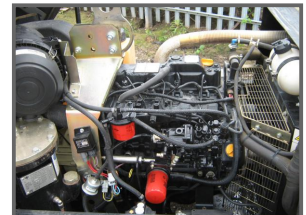

## Ingersoll Rand 7/41 Diesel Compressor 140cfm, 7bar, Road tow

### Weekly Hire: £POA

Ingersoll Rand Type F7/41 Flexible and portable 140CFM 7bar diesel powered compressor Ideal for stand backup operations or mobile applications.

It has 1706 low run hours.

Weight 900kg

Self contained diesel engine with turn key start 35kw shaft power.

#### Product Details

Product Details	
<b>Category/Type</b>	<b>General Plant</b>
<b>Make</b>	<b>Ingersoll Rand 7/41 Diesel Compressor</b>
<b>Model</b>	<b>140cfm, 7bar, Road tow.</b>
<b>Year</b>	<b>2007</b>
<b>Hours/Mileage</b>	<b>Weekly rate POA</b>