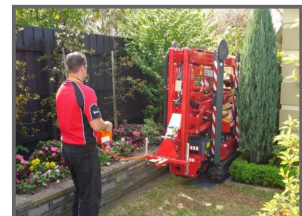

Hinowa Goldlift Spider Access Lightlift 19.65

Weekly Hire: £POA

The world leader in tracked spider boom platforms, Hinowa offer a compact and versatile spider access platform packed with technology and innovative features to provide class-leading performance. With working height of 19m with options including petrol engines and 220v mains power. The spider access are perfect for internal and external property maintenance applications.