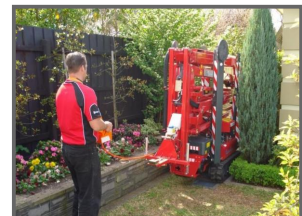

Hinowa Goldlift Spider Access Lightlift 19.65

Weekly Hire: £695.00

The world leader in tracked spider boom platforms, Hinowa offer a compact and versatile spider access platform packed with technology and innovative features to provide class-leading performance. With working height of 19m with options including petrol engines and 220v mains power. The spider access are perfect for internal and external property maintenance applications.