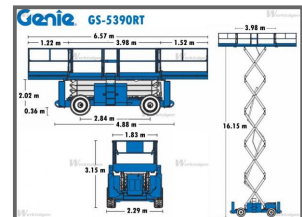

## Genie 5390 RT 4x4 Diesel Working Height 18.15m (59.00ft)

**Weekly Hire: £250.00**

Call for Hire Prices. Call the GTM hire desk on: 0845 643 5708 for more details.

| Product Details      |  |
|----------------------|--|
| <b>Category/Type</b> | <b>Diesel Scissor Lifts</b>            |
| <b>Make</b>          | <b>Genie 5390 RT 4x4 Diesel</b>        |
| <b>Model</b>         | <b>Working Height 18.15m (59.00ft)</b> |
| <b>Year</b>          | -                                      |
| <b>Hours/Mileage</b> | <b>Weekly rate POA</b>                 |