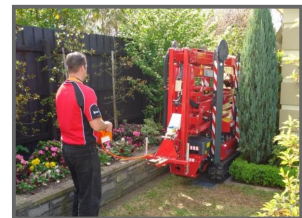

Hinowa Goldlift Spider Access Lightlift 19.65

£19,950.00

The world leader in tracked spider boom platforms, Hinowa offer a compact and versatile spider access platform packed with technology and innovative features to provide class-leading performance. With working height of 19m with options including petrol engines and 220v mains power. The spider access are perfect for internal and external property maintenance applications.