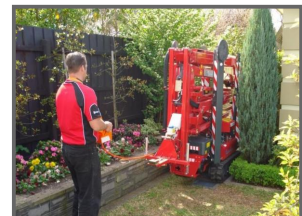

### £POA

The world leader in tracked spider boom platforms, Hinowa offer a compact and versatile spider access platform packed with technology and innovative features to provide class-leading performance. With working height of 19m with options including petrol engines and 220v mains power. The spider access are perfect for internal and external property maintenance applications.