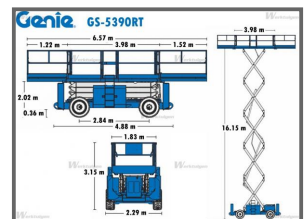

Genie 5390 RT 4x4 Diesel Working Height 18.15m (59.00ft)

£POA

Call for Hire Prices. Call the GTM hire desk on: 0845 643 5708 for more details.

Product Details	
Category/Type	Diesel Scissor Lifts
Make	Genie 5390 RT 4x4 Diesel
Model	Working Height 18.15m (59.00ft)
Year	-
Hours/Mileage	Weekly rate POA