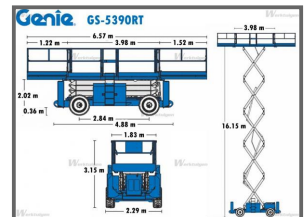

## Genie 5390 RT 4x4 Diesel Working Height 18.15m (59.00ft)

**£POA**

Call for Hire Prices. Call the GTM hire desk on: 0845 643 5708 for more details.

Product Details	
<b>Category/Type</b>	<b>Diesel Scissor Lifts</b>
<b>Make</b>	<b>Genie 5390 RT 4x4 Diesel</b>
<b>Model</b>	<b>Working Height 18.15m (59.00ft)</b>
<b>Year</b>	-
<b>Hours/Mileage</b>	<b>Weekly rate POA</b>