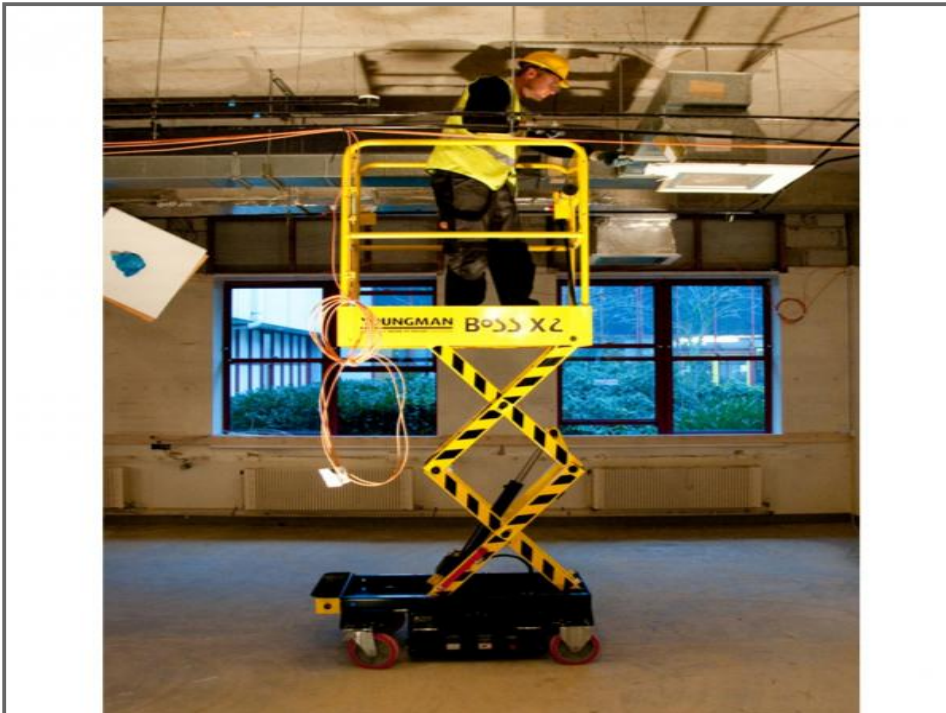

## Boss X2 Electric Working Height 4.01m (13'2")

**£1,250.00**

Boss X2 are small and robust scissor lifts. Built to withstand the demands of everyday use on site whilst offering enhanced safety features...

| Product Details      |                                     |
|----------------------|-------------------------------------|
| <b>Category/Type</b> | <b>Electric Scissor Lifts</b>       |
| <b>Make</b>          | <b>Boss X2 Electric</b>             |
| <b>Model</b>         | <b>Working Height 4.01m (13'2")</b> |
| <b>Year</b>          | <b>2010</b>                         |
| <b>Hours/Mileage</b> | <b>Weekly rate POA</b>              |