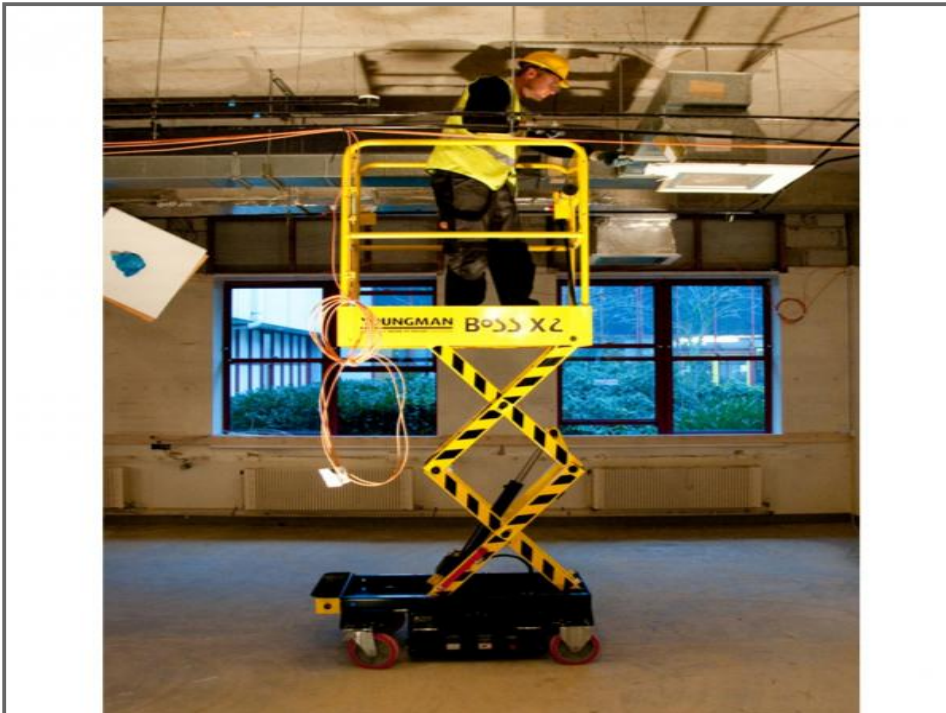

## Boss X2 Electric Working Height 4.01m (13'2")

**£1,250.00**

Boss X2 are small and robust scissor lifts. Built to withstand the demands of everyday use on site whilst offering enhanced safety features...

Product Details	
<b>Category/Type</b>	<b>Scissor Lifts</b>
<b>Make</b>	<b>Boss X2 Electric</b>
<b>Model</b>	<b>Working Height 4.01m (13'2")</b>
<b>Year</b>	<b>2010</b>
<b>Hours/Mileage</b>	<b>Hire for £85.00/wk</b>