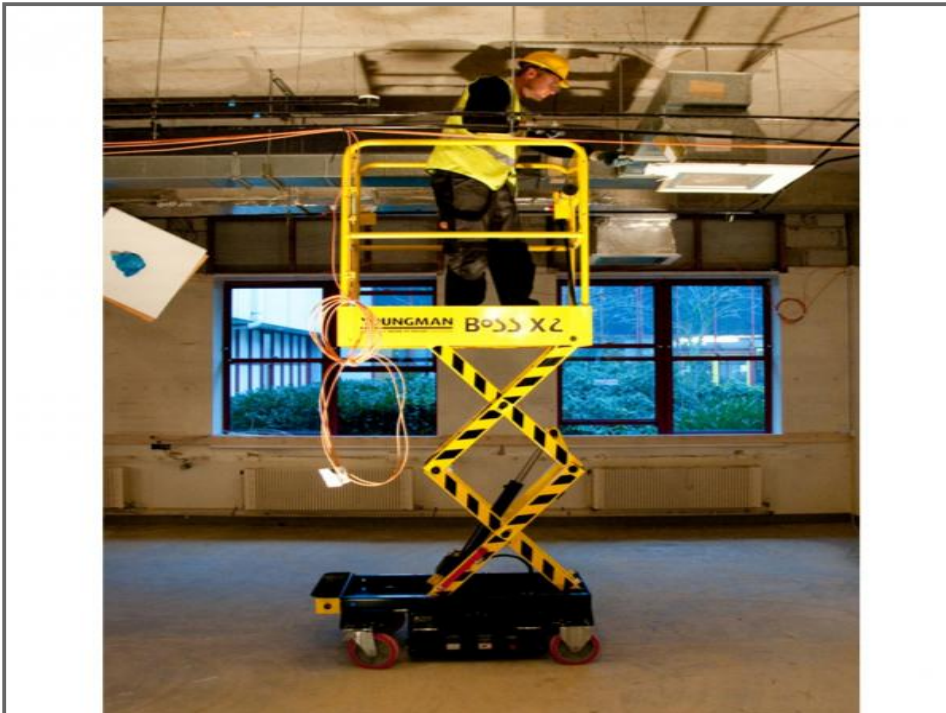

## Boss X2 Electric Working Height 4.01m (13'2")

**£POA**

Boss X2 are small and robust scissor lifts. Built to withstand the demands of everyday use on site whilst offering enhanced safety features...

Product Details	
<b>Category/Type</b>	<b>Electric Scissor Lifts</b>
<b>Make</b>	<b>Boss X2 Electric</b>
<b>Model</b>	<b>Working Height 4.01m (13'2")</b>
<b>Year</b>	<b>2010</b>
<b>Hours/Mileage</b>	<b>Weekly rate POA</b>